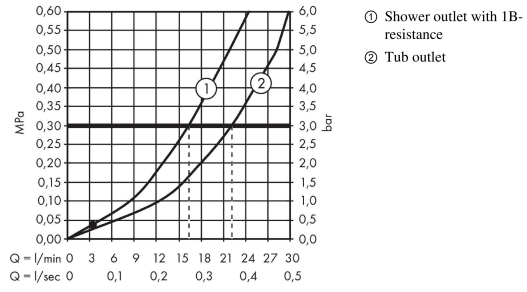

Metropol

Single lever bath mixer for exposed installation with lever handle

Surfaces: **Matt Black** Article Number: **32540670**

Description

product features

- 2 functions
- projection 180 mm
- connection type: s-shaped connections
- centre distance: 150 ± 12 mm
- spray type mixer: normal spray
- flow rate for bath spout at 3 bar: 22 l/min
- flow rate of hand shower at 3 bar: 16 l/min
- min. operating pressure: 1 bar
- max. operating pressure: 10 bar
- ceramic cartridge
- temperature limitation adjustable
- diverter with automatic resetting
- protected against backflow, according to DIN EN 1717
- suitable for continuous flow water heaters
- connection dimension: DN15

Technology

Design awards

Product image

Scale drawing

Metropol
Single lever bath mixer for exposed installation with lever handle
 Surfaces: **Matt Black** Article Number: **32540670**

Flowchart

Metropol
Single lever bath mixer for exposed installation with lever handle
 Surfaces: **Matt Black** Article Number: **32540670**