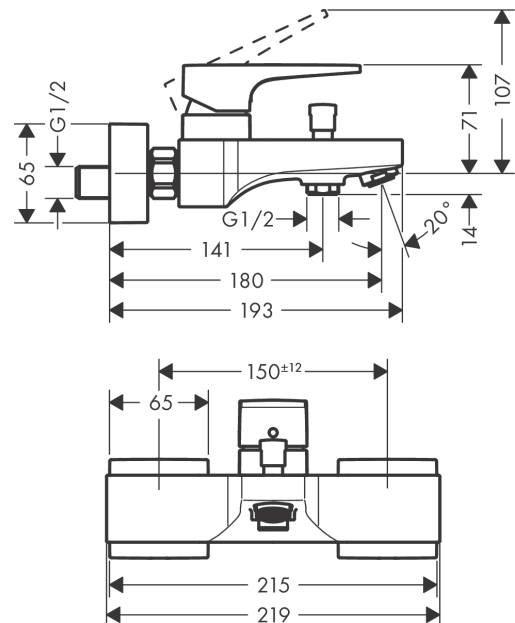

Metropol

Single lever bath mixer for exposed installation with lever handle

Surfaces: **Matt Black** Article Number: **32540670**

Description

product features

- 2 functions
- projection 180 mm
- connection type: s-shaped connections
- centre distance: 150 ± 12 mm
- spray type mixer: normal spray
- flow rate for bath spout at 3 bar: 22 l/min
- flow rate of hand shower at 3 bar: 16 l/min
- min. operating pressure: 1 bar
- max. operating pressure: 10 bar
- ceramic cartridge
- temperature limitation adjustable
- diverter with automatic resetting
- protected against backflow, according to DIN EN 1717
- suitable for continuous flow water heaters
- connection dimension: DN15

Technology

Design awards

Product image

Scale drawing

Metropol
Single lever bath mixer for exposed installation with lever handle
 Surfaces: **Matt Black** Article Number: **32540670**

Flowchart

Metropol
Single lever bath mixer for exposed installation with lever handle
 Surfaces: **Matt Black** Article Number: **32540670**

Exploded Drawing

Year of production: >07/19

Metropol**Single lever bath mixer for exposed installation with lever handle**Surfaces: **Matt Black** Article Number: **32540670****Spare part list**

Year of production: >07/19

Pos.	Description	Article Number	Price	PU
1	handle	93075670	-	1
2	screw cover	96338000	-	1
3	flange	93078670	-	1
4	nut	93079000	-	1
5	O-Ring 30x2	98186000	-	1
6	O-ring 33x1,5	98164000	-	1
7	cartridge, assy	92730000	-	1
8	locking screw for handle	95140000	-	1
9	seal	95008000	-	1
10	diverter knob	97981670	-	1
11	sleeve	97979670	-	1
12	selector	97978000	-	1
13	aerator M24x1 (30 l/min)	96512670	-	1
14	set of nuts	96157670	-	1
15	connecting thread	97220000	-	1
16	O-ring 15x2	98163000	-	1
17	filter packing	96922000	-	1
18	escutcheon	93077670	-	1
19	set of S-unions (±12 mm)	94140000	-	1
20	noise reduction	96429000	-	1