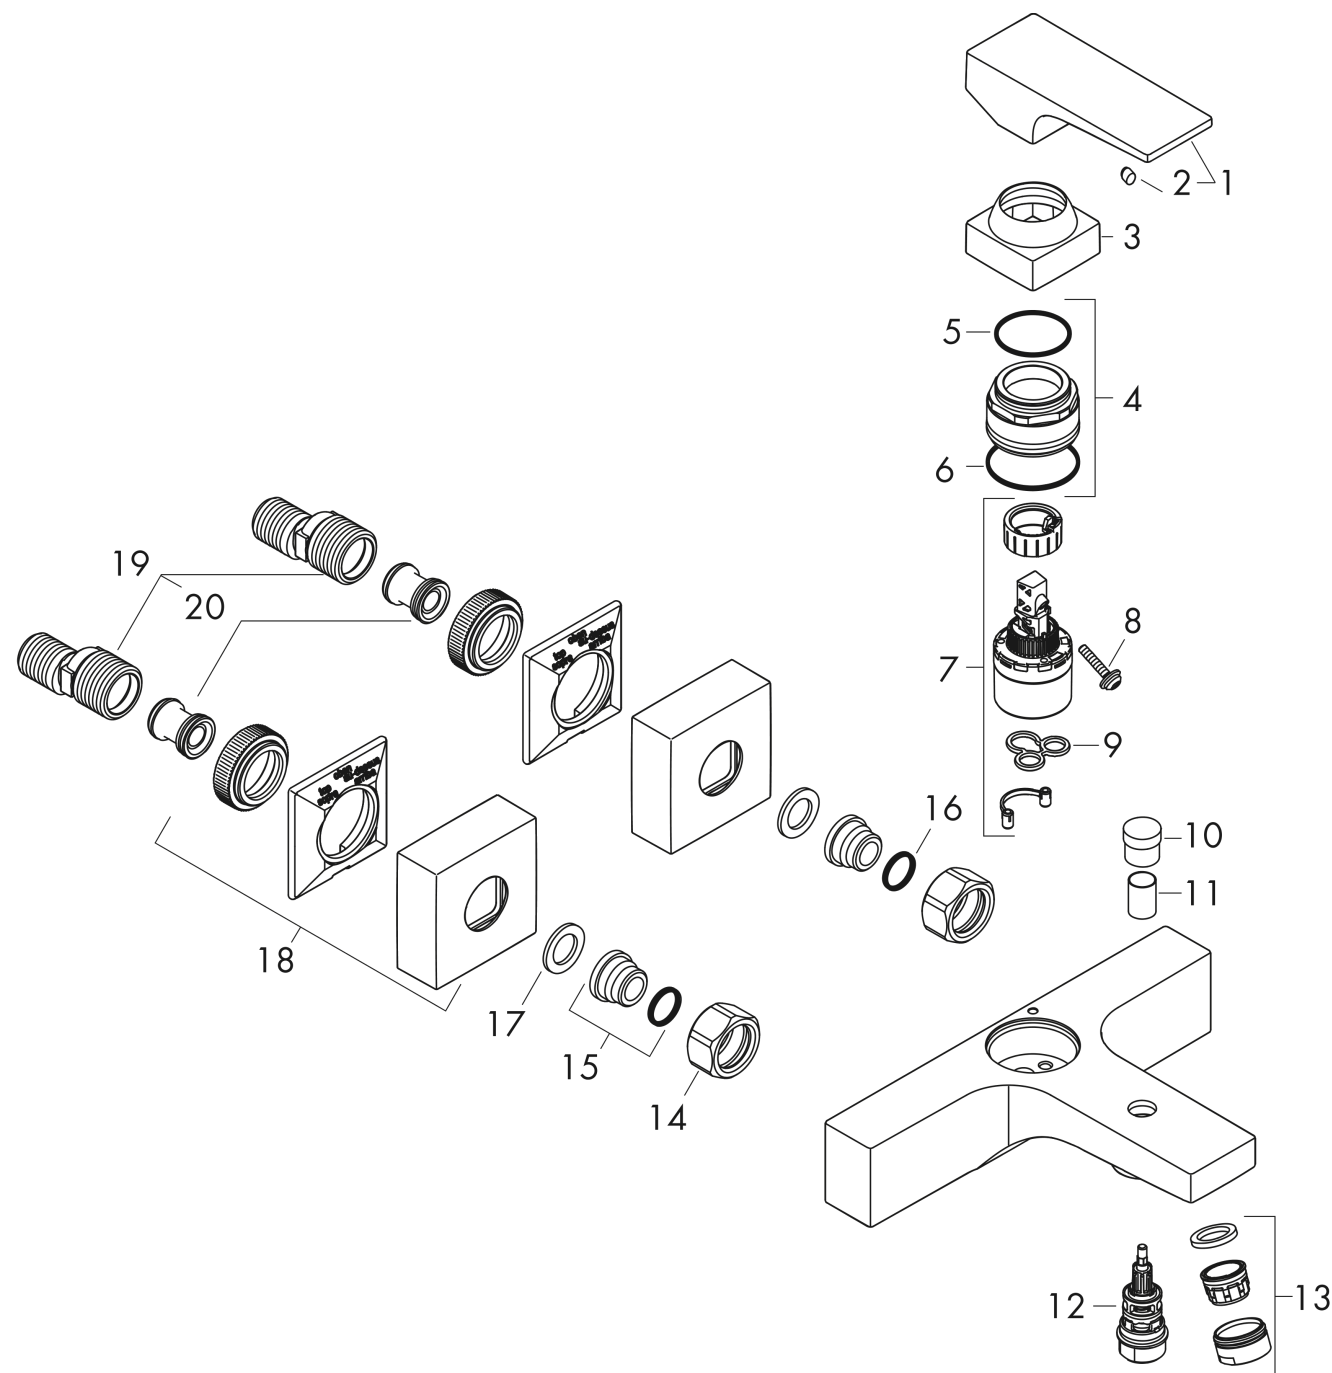

Metropol

Single lever bath mixer for exposed installation with lever handle

Surfaces: **Matt Black** Article Number: **32540670**

Description

product features

- 2 functions
- projection 180 mm
- connection type: s-shaped connections
- centre distance: 150 ± 12 mm
- spray type mixer: normal spray
- flow rate for bath spout at 3 bar: 22 l/min
- flow rate of hand shower at 3 bar: 16 l/min
- min. operating pressure: 1 bar
- max. operating pressure: 10 bar
- ceramic cartridge
- temperature limitation adjustable
- diverter with automatic resetting
- protected against backflow, according to DIN EN 1717
- suitable for continuous flow water heaters
- connection dimension: DN15

Technology

Design awards

Product image

Scale drawing

Metropol
Single lever bath mixer for exposed installation with lever handle
 Surfaces: **Matt Black** Article Number: **32540670**

Flowchart

Metropol
Single lever bath mixer for exposed installation with lever handle
 Surfaces: **Matt Black** Article Number: **32540670**

Exploded Drawing

Year of production: >07/19

Metropol**Single lever bath mixer for exposed installation with lever handle**Surfaces: **Matt Black** Article Number: **32540670****Spare part list**

Year of production: >07/19

Pos.	Description	Article Number	Price	PU
1	handle	93075670	-	1
2	screw cover	96338000	-	1
3	flange	93078670	-	1
4	nut	93079000	-	1
5	O-Ring 30x2	98186000	-	1
6	O-ring 33x1,5	98164000	-	1
7	cartridge, assy	92730000	-	1
8	locking screw for handle	95140000	-	1
9	seal	95008000	-	1
10	diverter knob	97981670	-	1
11	sleeve	97979670	-	1
12	selector	97978000	-	1
13	aerator M24x1 (30 l/min)	96512670	-	1
14	set of nuts	96157670	-	1
15	connecting thread	97220000	-	1
16	O-ring 15x2	98163000	-	1
17	filter packing	96922000	-	1
18	escutcheon	93077670	-	1
19	set of S-unions (±12 mm)	94140000	-	1
20	noise reduction	96429000	-	1